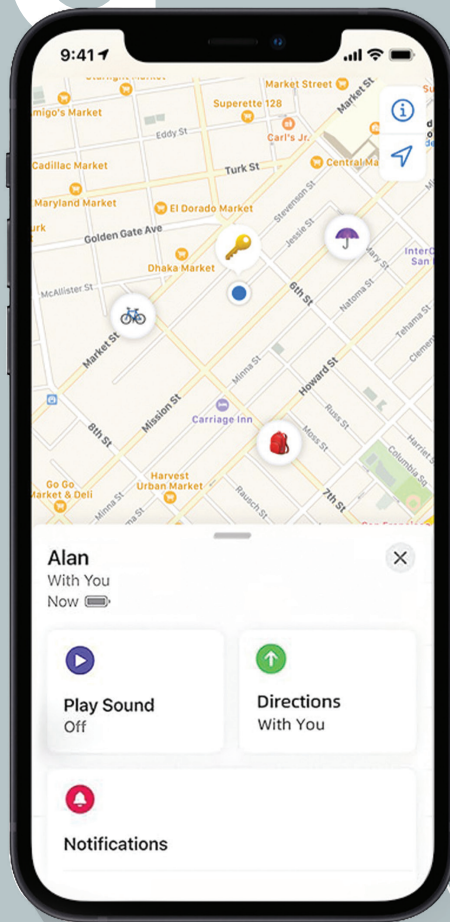

Use Apple's **FindMy network** with over 1.5 billion devices to track your belongings anywhere in the world. Simply add your device in the Apple Find My app and start tracking it worldwide.

find

my