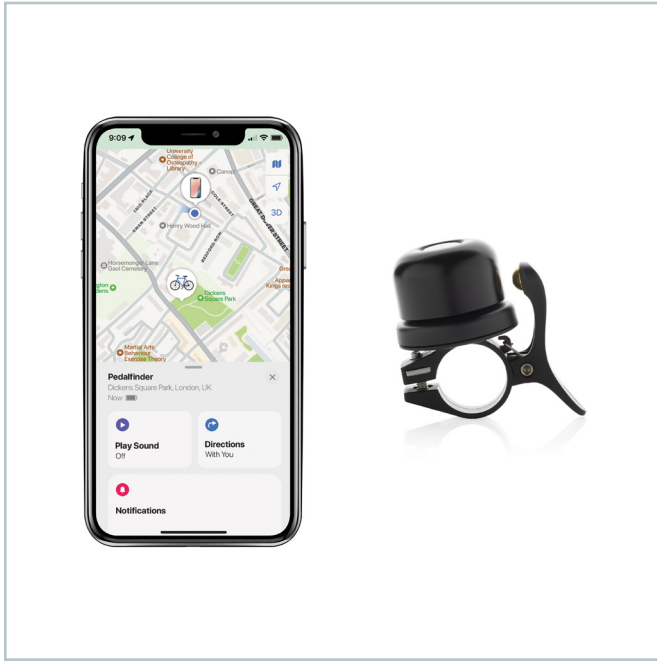

Pedalfinder

Pedalfinder bike bell with worldwide locating

- ✓ Compatible with Apple "FindMy" app
- ✓ Location and data is encrypted and not shared or stored
- ✓ Worldwide tracking of your items
- ✓ Use sound signal to locate your device when nearby
- ✓ IPX 5

Size 4 x 5 x 6 cm
Max. printsize 15 x 7 mm
Printtechnique Pad print
ABS