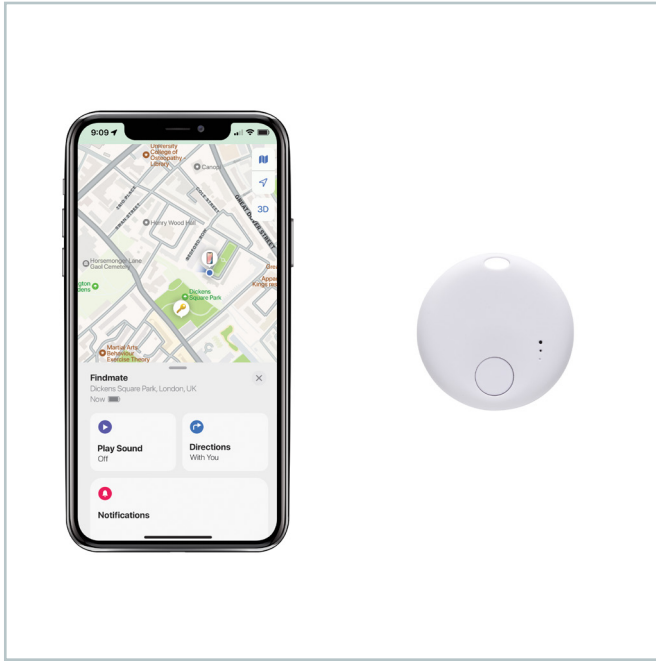

Findmate

Findmate RCS recycled plastic item finder

- ✓ Compatible with Apple "FindMy" app
- ✓ Worldwide tracking of your items
- ✓ Location and data is encrypted and not shared or stored
- ✓ Use sound signal to locate your device when nearby
- ✓ Made with certified recycled materials

Size 0,8 x ø 4,2 cm

Max. printsize 10 x 20 mm

Printtechnique Pad print

This product contains 50% RCS certified recycled ABS, CERTIFIED BY CONTROL UNION CU1162221