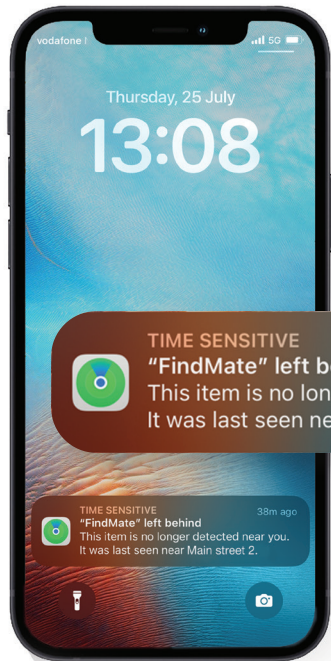

Notifications

Receive a direct notification on your mobile device when your item is left behind as a first step not to lose or forget your item.

Nearby tracking

When you are nearby your device simply select the device in the FindMy app to generate a beeping sound to locate the exact position.

Privacy

Anonymous for privacy your data is never stored