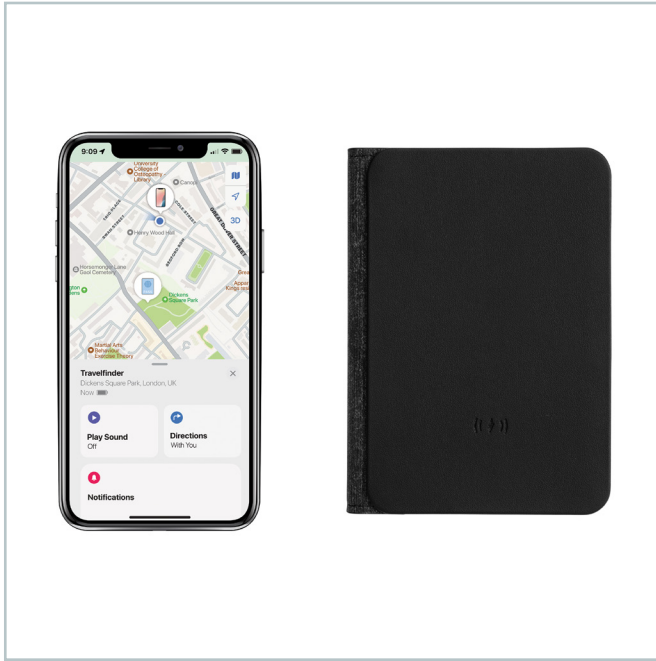

Trackmate

RCS rpolyester passport holder worldwide locating

- ✓ Compatible with Apple "FindMy" app
- ✓ Location and data is encrypted and not shared or stored
- ✓ Worldwide tracking of your items
- ✓ Use sound signal to locate your device when nearby
- ✓ Made with certified recycled materials
- ✓ With wireless rechargeable battery
- ✓ With storage space for passport and cards

Size 10 x 1,9 x 14 cm

Max. printsize 80 x 80 mm

Printtechnique CO₂ engraving

wireless re-chargable
battery

This product contains 11% RCS certified recycled polyester, CERTIFIED BY CONTROL UNION CU1162221