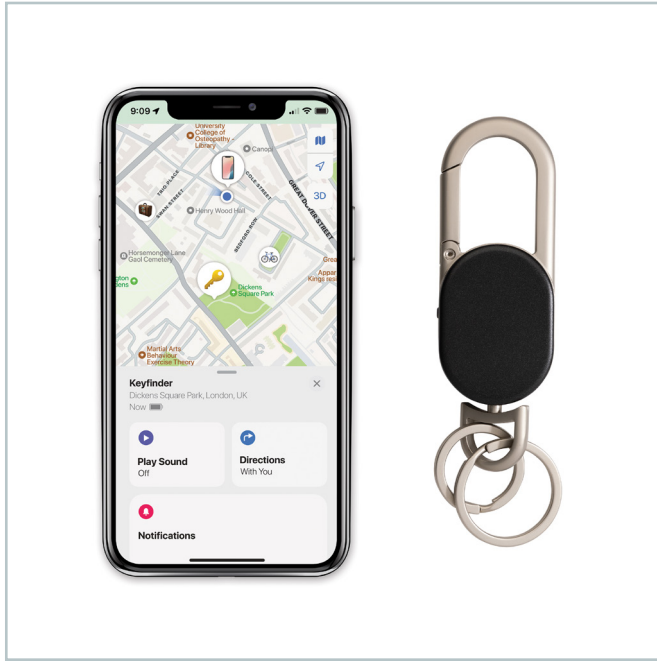

## Pedalfinder bike bell with worldwide locating

- ✓ Compatible with Apple "FindMy" app
- ✓ Location and data is encrypted and not shared or stored
- ✓ Worldwide tracking of your items
- ✓ Use sound signal to locate your device when nearby
- ✓ IPX 5

# Keyfinder

## Keyfinder keychain with worldwide locating and USB C

- ✓ Rechargeable battery
- ✓ Type-C input
- ✓ Compatible with Apple "FindMy" app
- ✓ Location and data is encrypted and not shared or stored
- ✓ Worldwide tracking of your items
- ✓ Use sound signal to locate your device when nearby