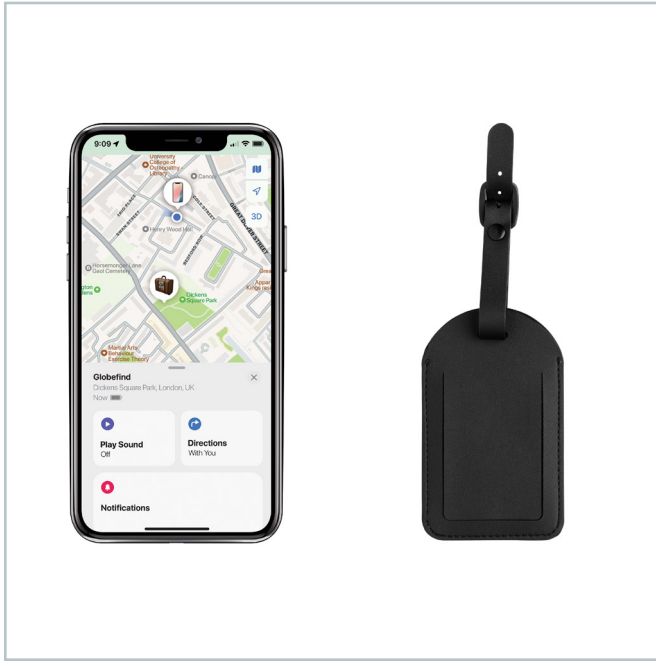

Globefind

Globetrack RCSR Polyester luggage tag with worldwide locating

- ✓ Compatible with Apple "FindMy" app
- ✓ Location and data is encrypted and not shared or stored
- ✓ Worldwide tracking of your items
- ✓ Use sound signal to locate your device when nearby
- ✓ Made with certified recycled materials
- ✓ Luxury luggage tag
- ✓ With wireless rechargeable battery

Size 6 x 1,7 x 11 cm

Max. printsize 35 x 65 mm

Printtechnique CO₂ Engraving

wireless re-chargable battery

This product contains 9% RCS certified recycled polyester, CERTIFIED BY CONTROL UNION CU1162221