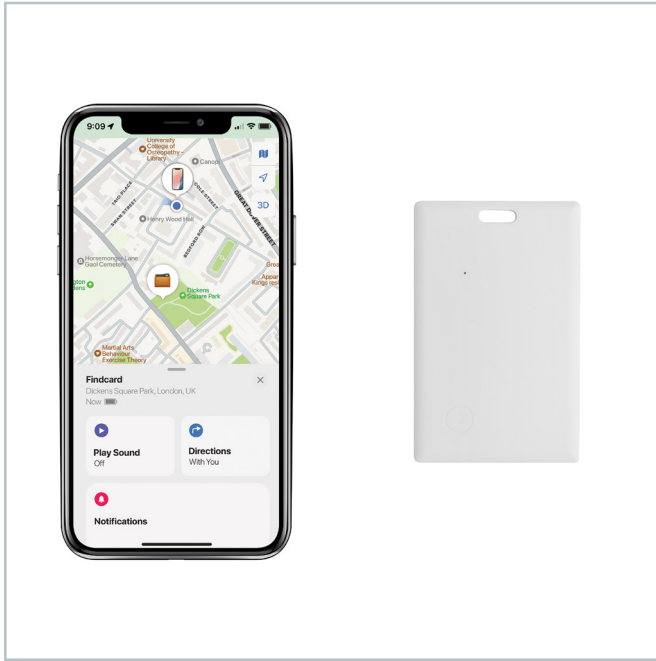

Findcard

tFindcard RCS recycled plastic item finder card

- ✓ Compatible with Apple "FindMy" app
- ✓ Location and data is encrypted and not shared or stored
- ✓ Worldwide tracking of your items
- ✓ Use sound signal to locate your device when nearby
- ✓ Made with certified recycled materials
- ✓ With easy to replace battery

Size 8,5 x 5,4 x 0,3 cm
Max. printsize 60 x 20 mm
Printtechnique Pad print

replaceable battery

This product contains 50% RCS certified recycled ABS, CERTIFIED BY CONTROL UNION CU1162221